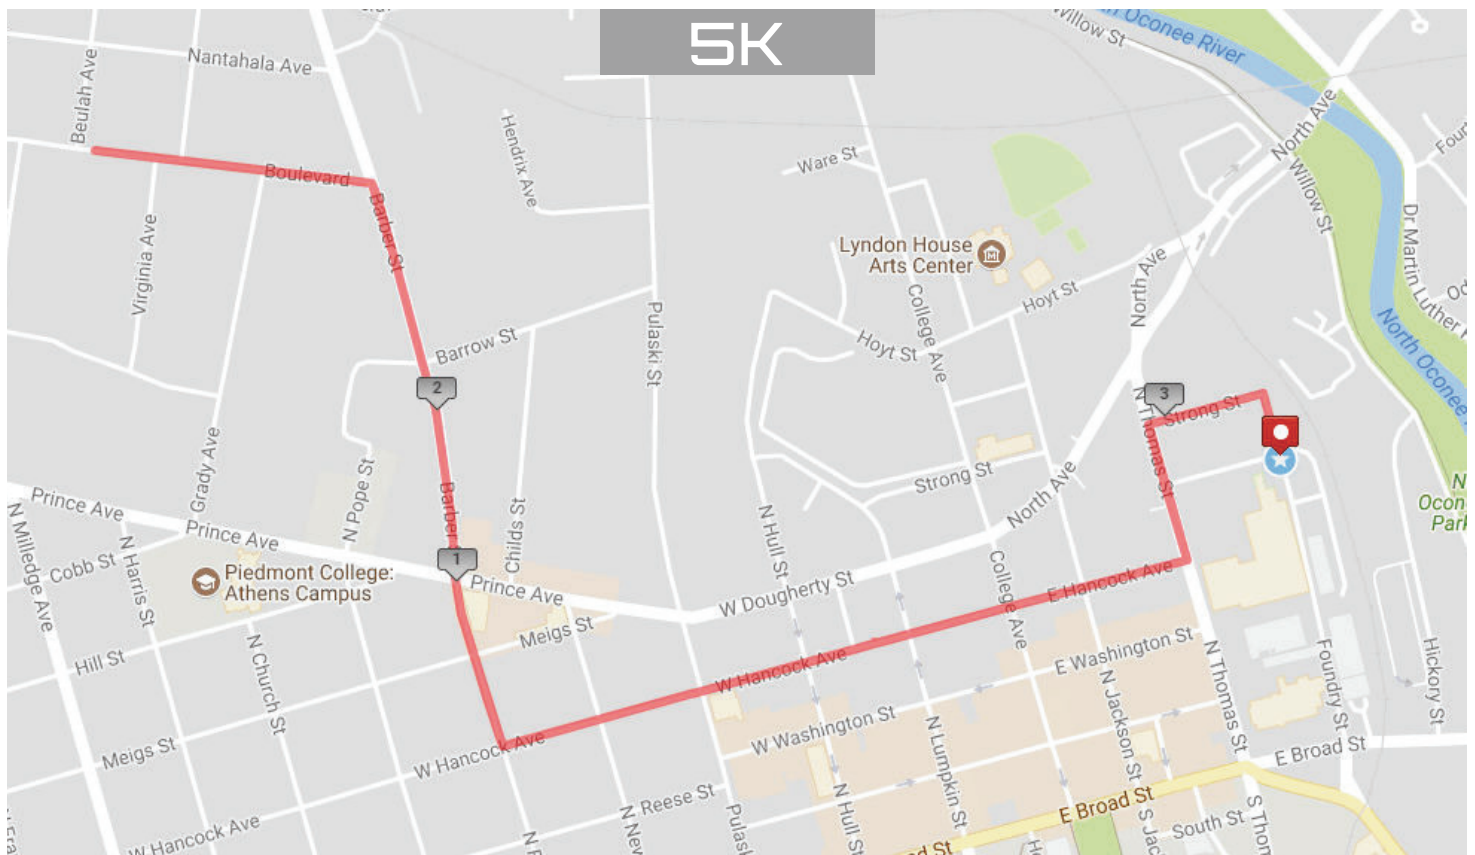

THE ATHENS, GA HALF MARATHON & 5K

COURSE
MAP

AthHalf

OCTOBER 23-24, 2021

OCTOBER
23

Start and Finish is at E Dougherty and Foundry St.

-  Left on Strong St.
-  Left on N. Thomas St.
-  Right on Hancock Ave.
-  Right on N Finley St.
-  Left on Boulevard (Turnaround at Beulah Ave.)

5K

Return to Finish Line on Foundry St. on same course.

ATHHALF.COM