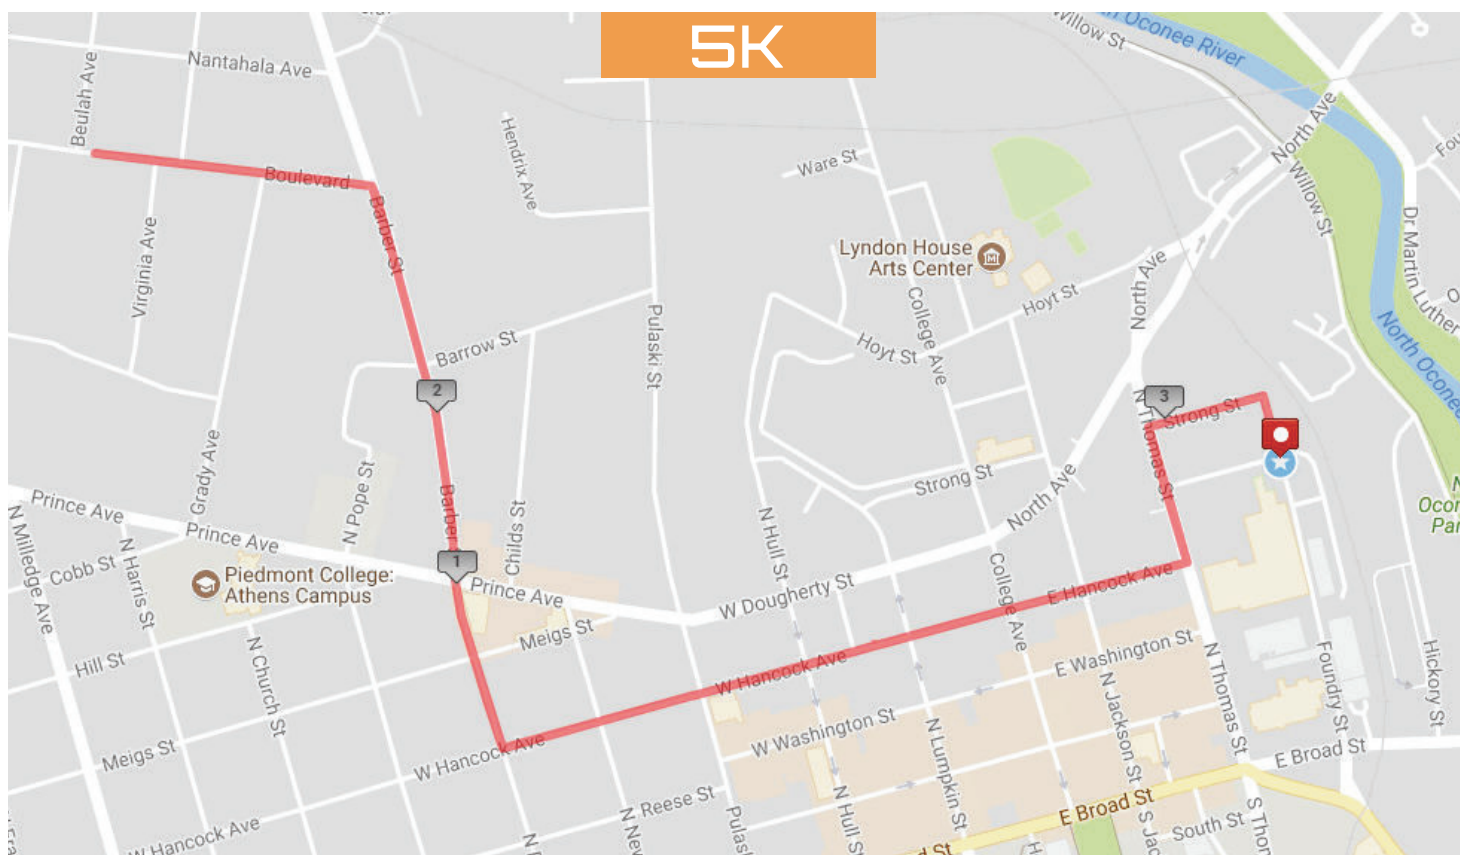

COURSE MAP

ATH HALF 2022

SAT. OCT. 22

START and FINISH is at E. Dougherty and Foundry St.

- L** Left on Strong St.
- L** Left on N. Thomas St.
- R** Right on Hancock Ave.
- R** Right on N Finley St.
- L** Left on Boulevard (Turnaround at Beulah Ave.)

5K

Return to Finish Line on Foundry St. on same course.