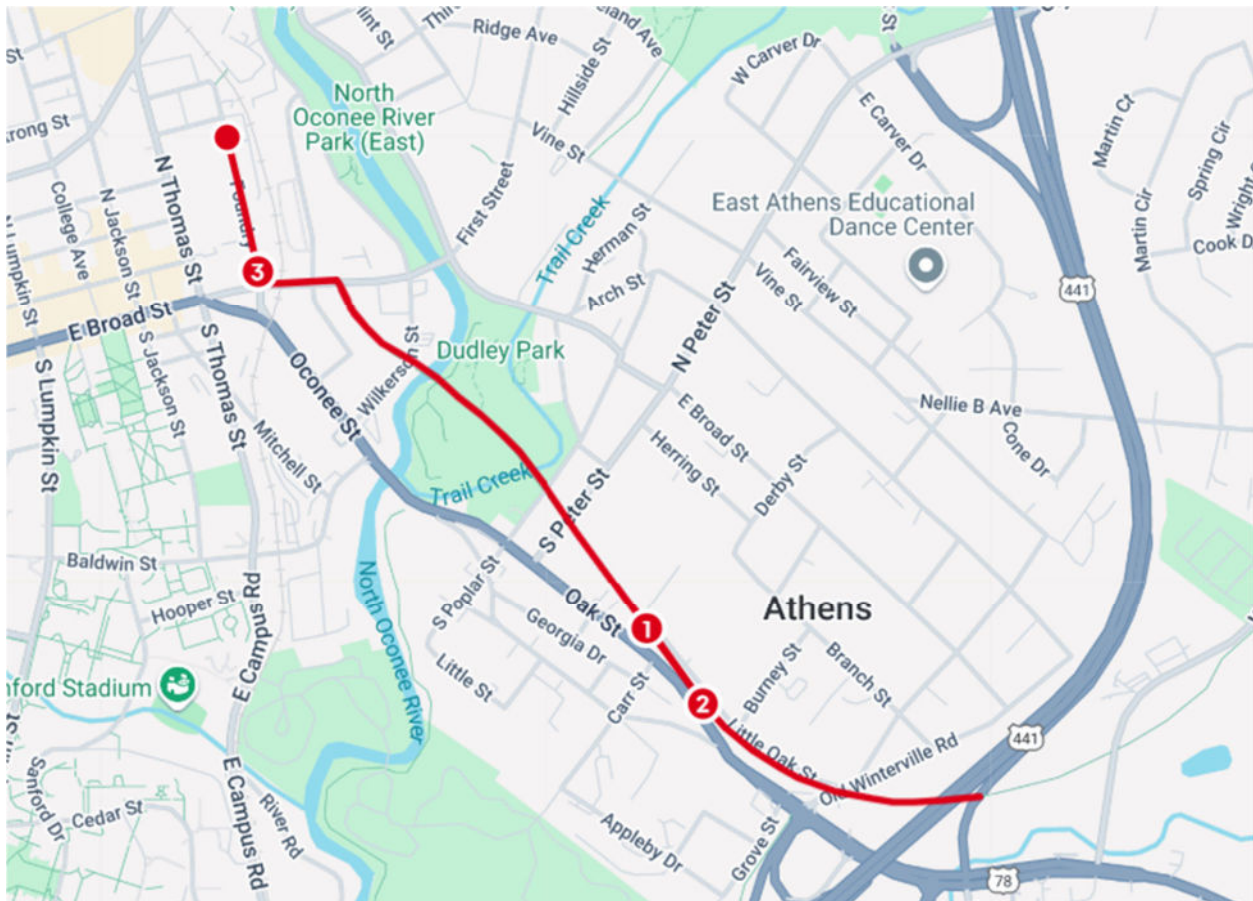

Classic Center Pavillion 5K Course along Firefly Trail

START and FINISH is at the Classic Center Pavillion on Foundry Street

NOTE: At the START Foundry Street will be closed to all traffic until the last runner turns onto E. Broad Street

LEFT on E. Broad Street

RIGHT onto Firefly Trail

OUT and BACK along the trail

LEFT on E. Broad Street

RIGHT on Foundry Street. Runners will be restricted to the right lane

FINISH at Classic Center Pavillion